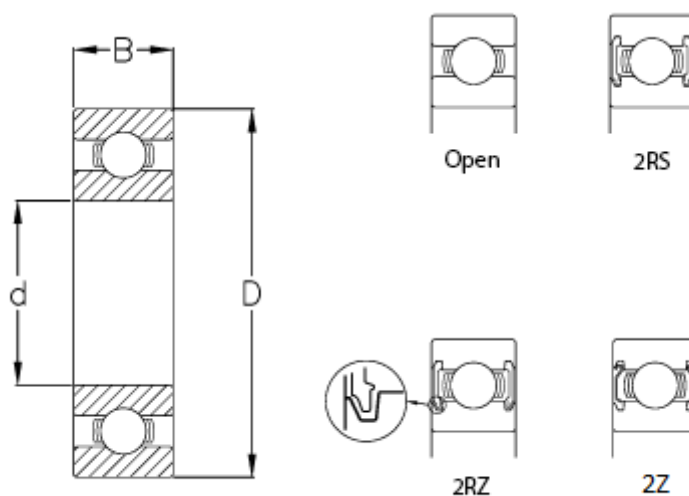

Data Sheet

Article number: 57960101500902

Description: CeramicSpeed hybrid bearing Insulate sealed
6002-CSB.C3

Measures

B	= 9
Ball grade	= 3
C (KN)	= 5.85
C0	= 2.85
d	= 15
D	= 32
Max rpm.	= 36000
Type	= 6002